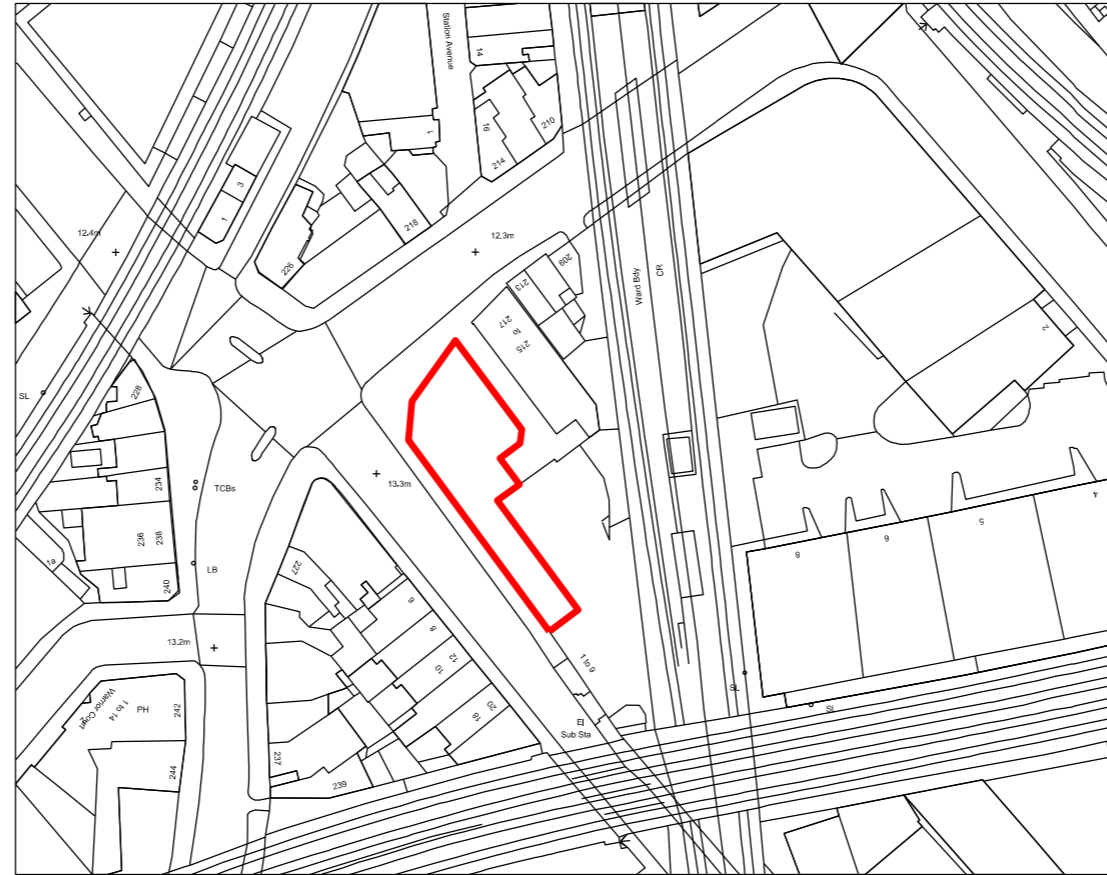

219 - 223 COLDHARBOUR LANE, LOUGHBOROUGH JUNCTION : LOCATION PLAN : 1:1250 @ A3 : 16th MARCH 2020

P5.01

www.andysmithdesign.co.uk
andy@andysmithdesign.co.uk
07791462376